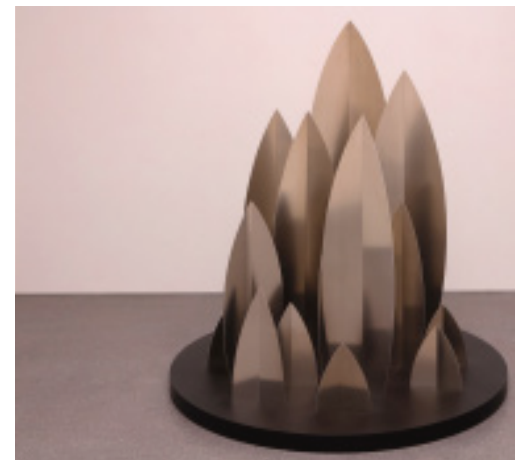

TREND
BEYOND MATT