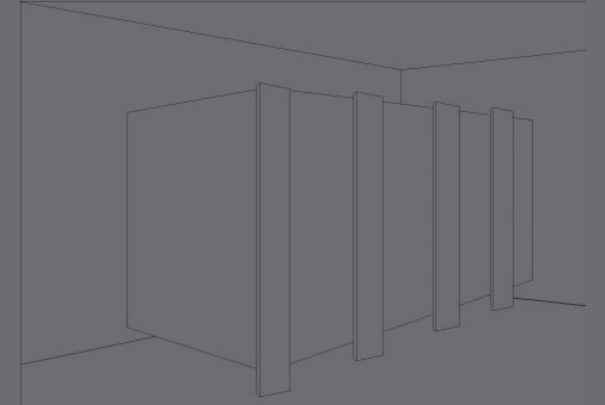

OPTIONAL FEATURES

FLOOR TO CEILING PILASTER

CEILING HUNG

POSTFORMING COMPACT

FLUSH DOOR

CONCEALED HEADRAIL

FOLDING DOOR 

EXTRA SECURITY 

OVERLAPPING DOOR 

SLIDING DOOR 

FLOOR ANCHORED 

SPECIAL DESIGN

CUSTOM GRAPHICES 

COLOR MATCHING 
EDGING

COLOR MATCH

PROFESSIONAL 

NON ANGLE BRACKET

HEXAGONAL BOLT

PLASTIC SILENCER

FLUSH

MAXIMUM PRIVACY 

FULL HEIGHT DOOR

EXTRA TOP PANEL

SHOWER CUBICLE 